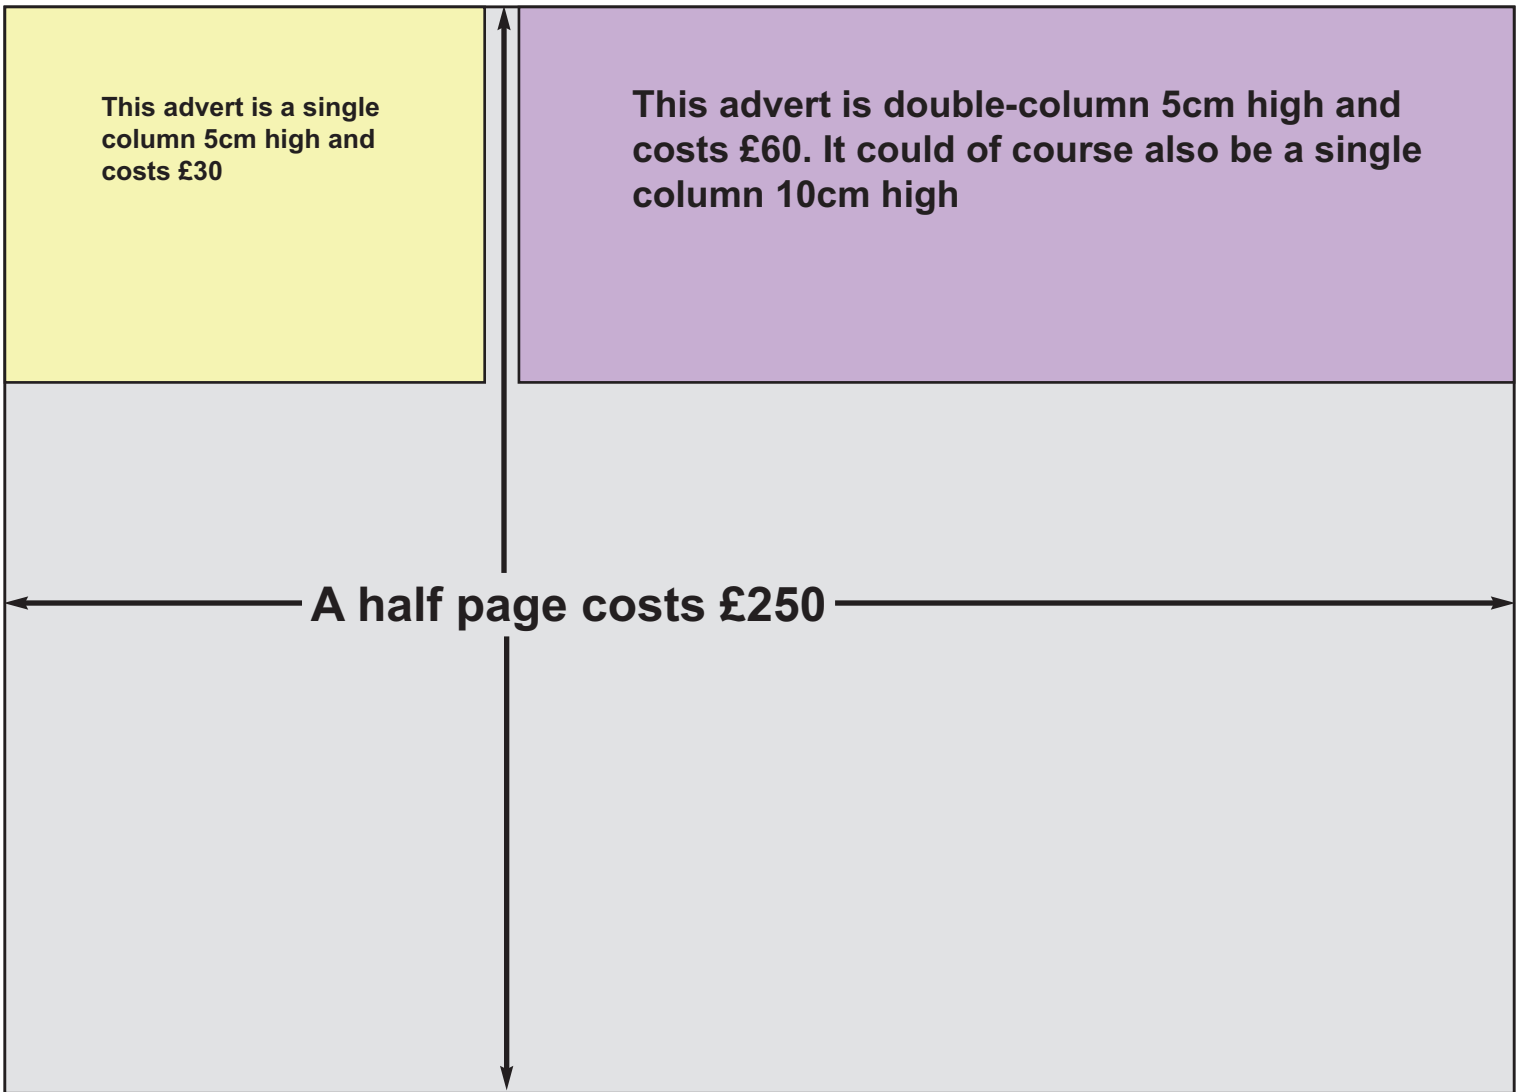

BRIDGE *of* ALLAN TIMES

Your community magazine

Advertising Rates and Data

Publication dates:	March, June and November
Copy closing dates:	28 February, 31 May and 31 October
Format:	16 page full colour
Page size:	220mm wide x 290mm high
Printing area:	200mm wide x 270mm high
Columns:	3 columns each 63mm wide
Editorial font:	Trebuchet 9 point, no hyphenation
Advertising:	£6 per single column centimetre, minimum £30
Circulation:	2,800 (unaudited)
Delivery:	By hand to each household in Bridge of Allan

Prices are applicable from June 2010.

See overleaf for sample adverts and prices.

A full page costs £400

These are examples only. Please email us at ads@bofatimes if you have any queries